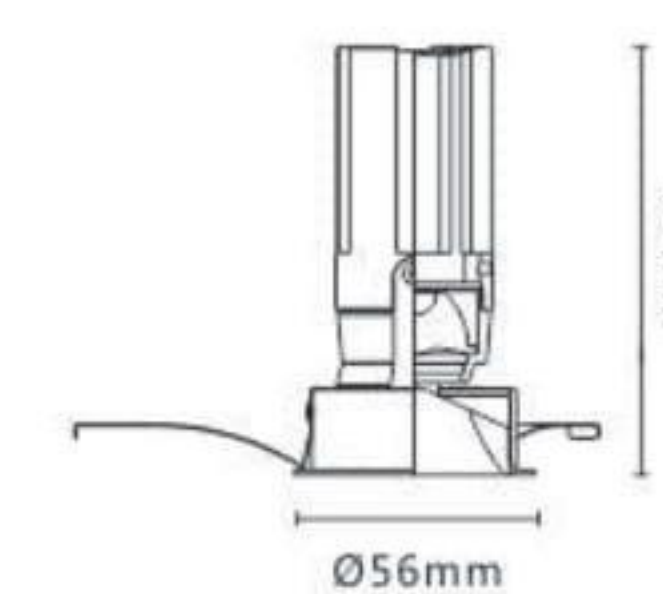

LLA-219

LLA-001

LLA-002

LLA-003

Model No.	LLA-001	LLA-002	LLA-003
CCT	3000K/4000K	3000K/4000K	3000K/4000K
Beam Angle	15°	24°	24°
CRI	≥90	≥90	≥90
Power	6W	9W	9W
Lumens	350lm	640lm	640lm
Body Size	Ø30*H79.5mm	Ø56*H99mm	Ø72*H99mm
Cut Size	Ø25mm	Ø50mm	Ø50mm
IP	20	20	20

Model No.	LLA-231
Body Size	1000*22.8*52.5mm

Model No.	LLA-232
Body Size	2000*22.8*52.5mm

Model No.	LLA-233
Body Size	1000*70*52.5mm

Model No.	LLA-234
Body Size	2000*70*52.5mm

Model No.	LLA-235
Body Size	1000*24.6*5.3mm

Model No.	LLA-236
Body Size	143.7*19.6*17mm

Power Connector

Model No.	LLA-238
Body Size	99.4*19.6*21.6mm

L connector for Surface Track

Model No.	LLA-240
Body Size	99.4*19.6*46.2mm

L connector for Recess Track

Model No.	LLA-241
Body Size	350*17*18.5mm

L connector Flexible for Horizontal and Vertical installation

Model No.	LLA-237
Body Size	142.8*19.6*17mm

Straight Connector

Model No.	LLA-239
Body Size	52*26*6.3mm