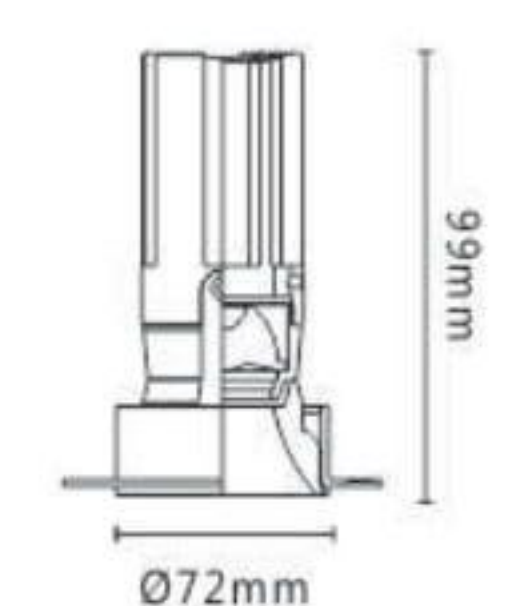

LLA-219

LLA-001

LLA-002

LLA-003

Model No.	LLA-001	LLA-002	LLA-003
CCT	3000K/4000K	3000K/4000K	3000K/4000K
Beam Angle	15°	24°	24°
CRI	≥90	≥90	≥90
Power	6W	9W	9W
Lumens	350lm	640lm	640lm
Body Size	Ø30*H79.5mm	Ø56*H99mm	Ø72*H99mm
Cut Size	Ø25mm	Ø50mm	Ø50mm
IP	20	20	20

Model No.	LLA-231
Body Size	1000*22.8*52.5mm

Model No.	LLA-232
Body Size	2000*22.8*52.5mm

Model No.	LLA-233
Body Size	1000*70*52.5mm

Model No.	LLA-234
Body Size	2000*70*52.5mm

Model No.	LLA-235
Body Size	1000*24.6*5.3mm

Model No.	LLA-236
Body Size	143.7*19.6*17mm

Power Connector

Model No.	LLA-238
Body Size	99.4*19.6*21.6mm

L connector for Surface Track

Model No.	LLA-240
Body Size	99.4*19.6*46.2mm

L connector for Recess Track

Model No.	LLA-241
Body Size	350*17*18.5mm

L connector Flexible for Horizontal and Vertical installation

Model No.	LLA-237
Body Size	142.8*19.6*17mm

Straight Connector

Model No.	LLA-239
Body Size	52*26*6.3mm