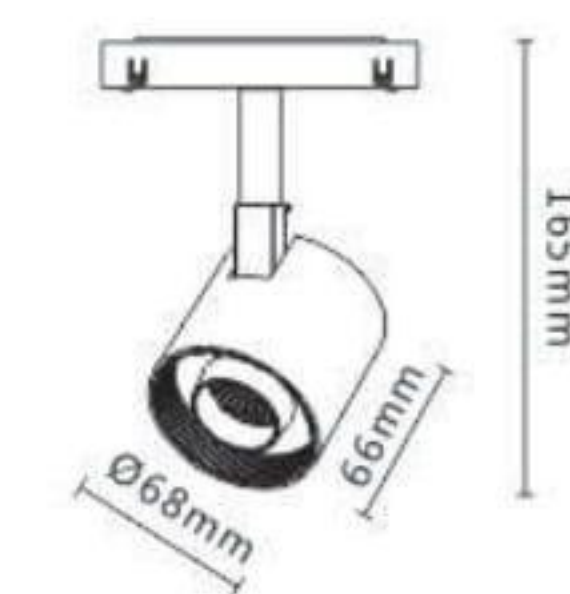

LLA-211

LLA-212

LLA-213

Model No.	LLA-211	LLA-212	LLA-213
CCT	3000K/4000K	3000K/4000K	3000K/4000K
Beam Angle	15°	24°	24°
CRI	≥90	≥90	≥90
Power	5W	12W	24W
Lumens	433lm	969lm	1960lm
Body Size	Ø68*66mm	Ø90*72mm	Ø105*73mm
Cut Size	—	—	—
IP	20	20	20

Model No.	LLA-231
Body Size	1000*22.8*52.5mm

Model No.	LLA-232
Body Size	2000*22.8*52.5mm

Model No.	LLA-233
Body Size	1000*70*52.5mm

Model No.	LLA-234
Body Size	2000*70*52.5mm

Model No.	LLA-235
Body Size	1000*24.6*5.3mm

Model No.	LLA-236
Body Size	143.7*19.6*17mm

Power Connector

Model No.	LLA-238
Body Size	99.4*19.6*21.6mm

L connector for Surface Track

Model No.	LLA-240
Body Size	99.4*19.6*46.2mm

L connector for Recess Track

Model No.	LLA-241
Body Size	350*17*18.5mm

L connector Flexible for Horizontal and Vertical installation

Model No.	LLA-237
Body Size	142.8*19.6*17mm

Straight Connector

Model No.	LLA-239
Body Size	52*26*6.3mm