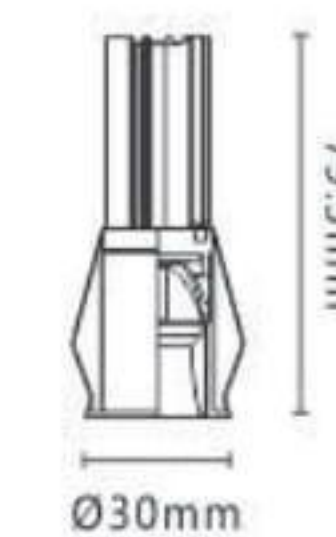

LLA-219

LLA-001

LLA-002

LLA-003

Model No.	LLA-001	LLA-002	LLA-003
CCT	3000K/4000K	3000K/4000K	3000K/4000K
Beam Angle	15°	24°	24°
CRI	≥90	≥90	≥90
Power	6W	9W	9W
Lumens	350lm	640lm	640lm
Body Size	Ø30*H79.5mm	Ø56*H99mm	Ø72*H99mm
Cut Size	Ø25mm	Ø50mm	Ø50mm
IP	20	20	20

Model No.	LLA-231
Body Size	1000*22.8*52.5mm

Model No.	LLA-232
Body Size	2000*22.8*52.5mm

Model No.	LLA-233
Body Size	1000*70*52.5mm

Model No.	LLA-234
Body Size	2000*70*52.5mm

Model No.	LLA-235
Body Size	1000*24.6*5.3mm

Model No.	LLA-236
Body Size	143.7*19.6*17mm

Power Connector

Model No.	LLA-238
Body Size	99.4*19.6*21.6mm

L connector for Surface Track

Model No.	LLA-240
Body Size	99.4*19.6*46.2mm

L connector for Recess Track

Model No.	LLA-241
Body Size	350*17*18.5mm

L connector Flexible for Horizontal and Vertical installation

Model No.	LLA-237
Body Size	142.8*19.6*17mm

Straight Connector

Model No.	LLA-239
Body Size	52*26*6.3mm