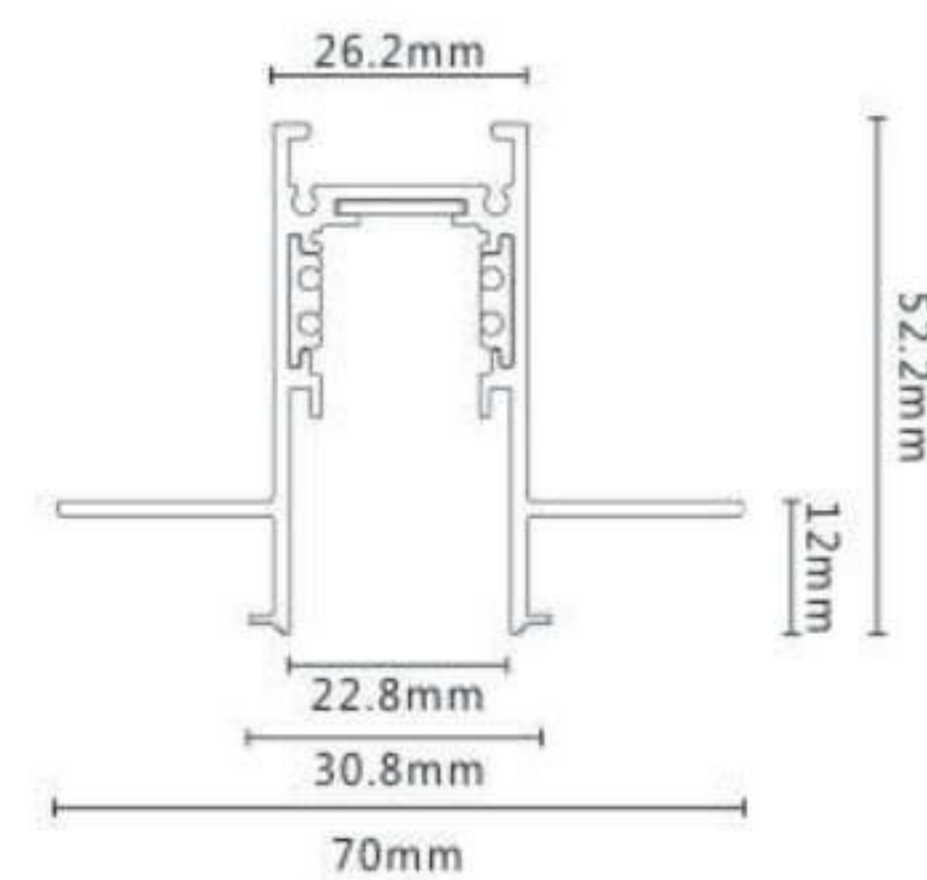

LLA-214

LLA-215

Model No.	LLA-214	LLA-215
CCT	3000K/4000K	3000K/4000K
Beam Angle	24°	24°
CRI	≥90	≥90
Power	7W	12W
Lumens	823lm	1207lm
Body Size	Ø45*100mm	Ø45*100mm
Cut Size	—	—
IP	20	20

Model No.	LLA-202	LLA-203	LLA-204	LLA-205
CCT	3000K/4000K	3000K/4000K	3000K/4000K	3000K/4000K
Beam Angle	24°	24°	100°	100°
CRI	≥90	≥90	≥90	≥90
Power	8W	16W	8W	16W
Lumens	761lm	900lm	428lm	977lm
Body Size	236*23*H43mm	464*23*H43mm	236*23*H43mm	464*23*H43mm
Cut Size	—	—	—	—
IP	20	20	20	20

Model No.	LLA-231
Body Size	1000*22.8*52.5mm

Model No.	LLA-232
Body Size	2000*22.8*52.5mm

Model No.	LLA-233
Body Size	1000*70*52.5mm

Model No.	LLA-234
Body Size	2000*70*52.5mm

Model No.	LLA-235
Body Size	1000*24.6*5.3mm

Model No.	LLA-236
Body Size	143.7*19.6*17mm

Power Connector

Model No.	LLA-238
Body Size	99.4*19.6*21.6mm

L connector for Surface Track

Model No.	LLA-240
Body Size	99.4*19.6*46.2mm

L connector for Recess Track

Model No.	LLA-241
Body Size	350*17*18.5mm

L connector Flexible for Horizontal and Vertical installation

Model No.	LLA-237
Body Size	142.8*19.6*17mm

Straight Connector

Model No.	LLA-239
Body Size	52*26*6.3mm