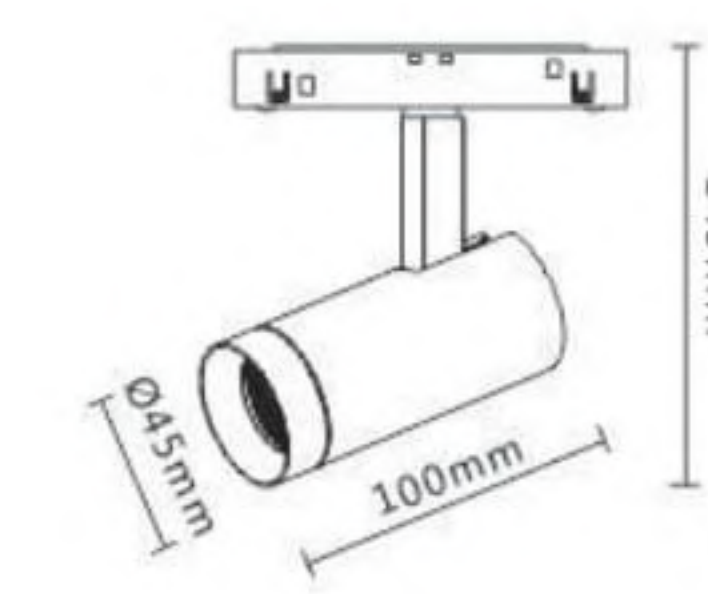

Model No.	LLA-214	LLA-215
CCT	3000K/4000K	3000K/4000K
Beam Angle	24°	24°
CRI	≥90	≥90
Power	7W	12W
Lumens	823lm	1207lm
Body Size	Ø45*100mm	Ø45*100mm
Cut Size	—	—
IP	20	20