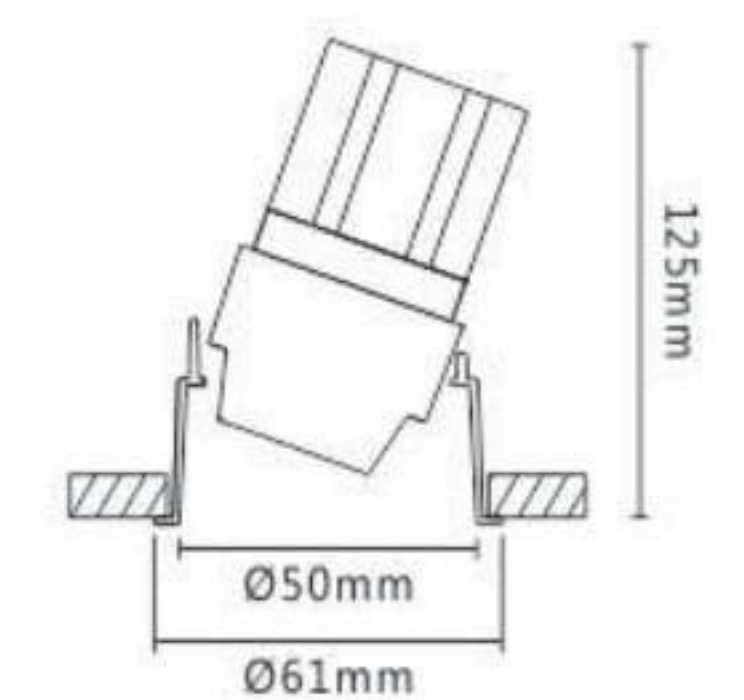

Model No.	LLA-011	LLA-012	LLA-013
CCT	3000K/4000K	3000K/4000K	3000K/4000K
Beam Angle	24°	24°	36°
CRI	≥90	≥90	≥90
Power	7W	12W	18W
Lumens	597lm	819lm	1314lm
Body Size	Ø61*H90mm	Ø61*H105mm	Ø61*H125mm
Cut Size	55mm	55mm	55mm
IP	40	40	40