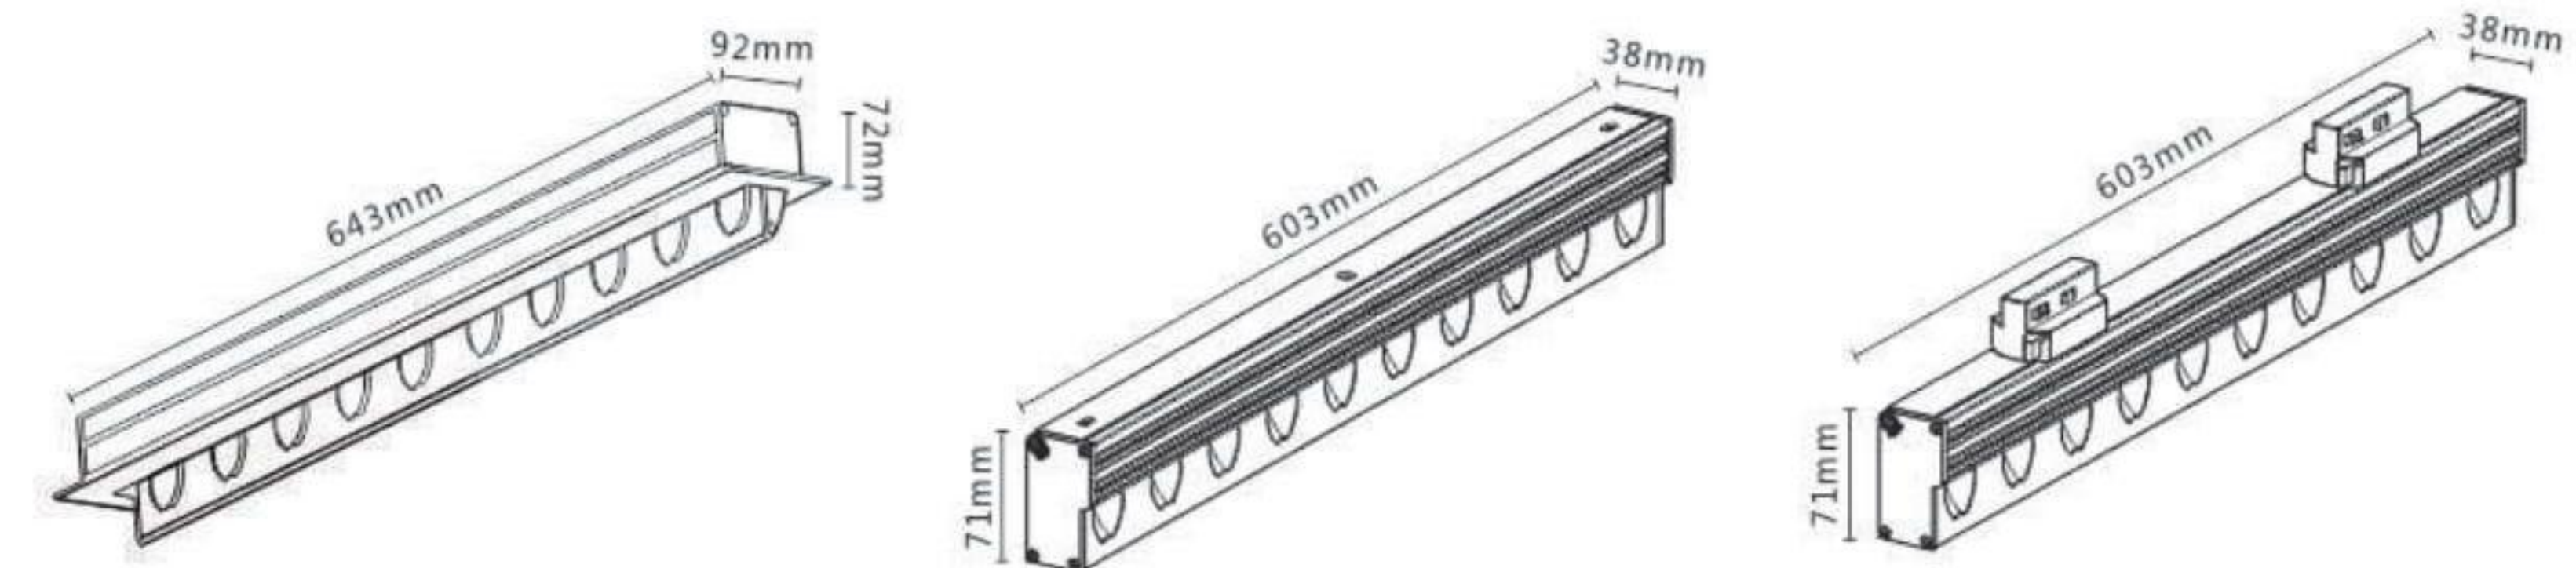

Model No.	LLA-101	LLA-102	LLA-103
CCT	3000K/4000K	3000K/4000K	3000K/4000K
Beam Angle	10°65°	10°65°	10°65°
CRI	≥90	≥90	≥90
Power	30W	30W	30W
Lumens	—	—	—
Body Size	L643*W92*H72mm	L603*W38*H71mm	L603*W38*H71mm
Cut Size	L620*W80mm	—	—
IP	20	20	20