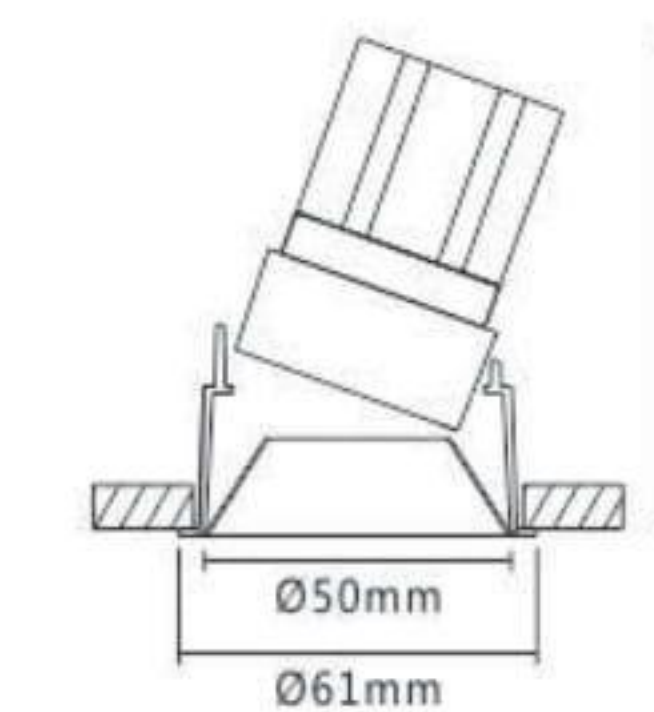

Model No.	LLA-014	LLA-015	LLA-016
CCT	3000K/4000K	3000K/4000K	3000K/4000K
Beam Angle	24°	24°	36°
CRI	≥90	≥90	≥90
Power	7W	12W	18W
Lumens	657lm	901lm	1446lm
Body Size	Ø61*H90mm	Ø61*H105mm	Ø61*H125mm
Cut Size	55mm	55mm	55mm
IP	40	40	40