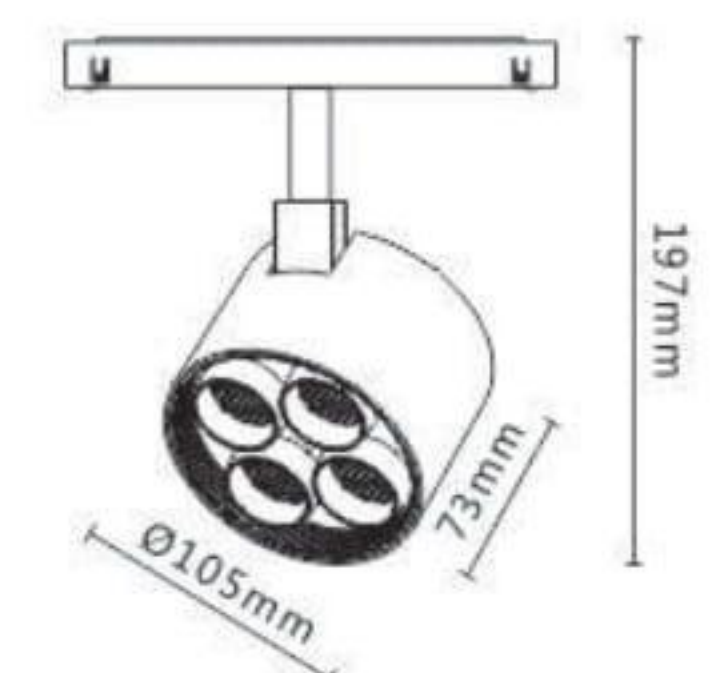

LLA-211

LLA-212

LLA-213

Model No.	LLA-211	LLA-212	LLA-213
CCT	3000K/4000K	3000K/4000K	3000K/4000K
Beam Angle	15°	24°	24°
CRI	≥90	≥90	≥90
Power	5W	12W	24W
Lumens	433lm	969lm	1960lm
Body Size	Ø68*66mm	Ø90*72mm	Ø105*73mm
Cut Size	—	—	—
IP	20	20	20

Model No.	LLA-231
Body Size	1000*22.8*52.5mm

Model No.	LLA-232
Body Size	2000*22.8*52.5mm

Model No.	LLA-233
Body Size	1000*70*52.5mm

Model No.	LLA-234
Body Size	2000*70*52.5mm

Model No.	LLA-235
Body Size	1000*24.6*5.3mm

Model No.	LLA-236
Body Size	143.7*19.6*17mm

Power Connector

Model No.	LLA-238
Body Size	99.4*19.6*21.6mm

L connector for Surface Track

Model No.	LLA-240
Body Size	99.4*19.6*46.2mm

L connector for Recess Track

Model No.	LLA-241
Body Size	350*17*18.5mm

L connector Flexible for Horizontal and Vertical installation

Model No.	LLA-237
Body Size	142.8*19.6*17mm

Straight Connector

Model No.	LLA-239
Body Size	52*26*6.3mm