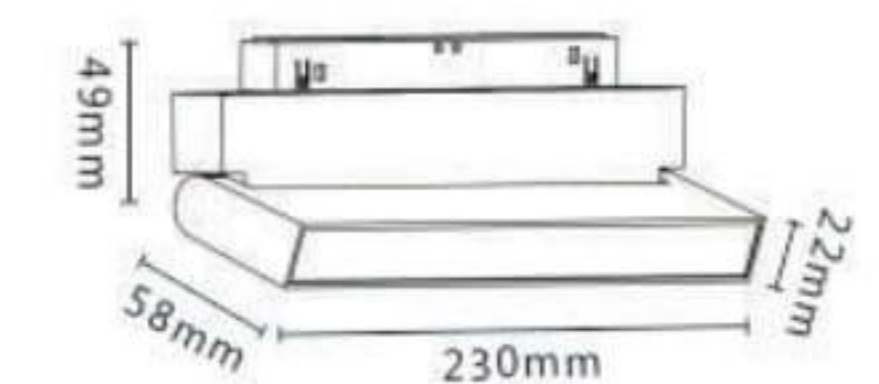

LLA-217

LLA-219

LLA-216

LLA-218

Model No.	LLA-216	LLA-217	LLA-218	LLA-219
CCT	3000K/4000K	3000K/4000K	3000K/4000K	3000K/4000K
Beam Angle	24°	24°	100°	100°
CRI	≥90	≥90	≥90	≥90
Power	6W	12W	6W	12W
Lumens	529lm	1217lm	270lm	558lm
Body Size	L117*W58*H49mm	L230*W58*H49mm	L117*W58*H49mm	L230*W58*H49mm
Cut Size	—	—	—	—
IP	20	20	20	20

Model No.	LLA-231
Body Size	1000*22.8*52.5mm

Model No.	LLA-232
Body Size	2000*22.8*52.5mm

Model No.	LLA-233
Body Size	1000*70*52.5mm

Model No.	LLA-234
Body Size	2000*70*52.5mm

Model No.	LLA-235
Body Size	1000*24.6*5.3mm

Model No.	LLA-236
Body Size	143.7*19.6*17mm

Power Connector

Model No.	LLA-238
Body Size	99.4*19.6*21.6mm

L connector for Surface Track

Model No.	LLA-240
Body Size	99.4*19.6*46.2mm

L connector for Recess Track

Model No.	LLA-241
Body Size	350*17*18.5mm

L connector Flexible for Horizontal and Vertical installation

Model No.	LLA-237
Body Size	142.8*19.6*17mm

Straight Connector

Model No.	LLA-239
Body Size	52*26*6.3mm