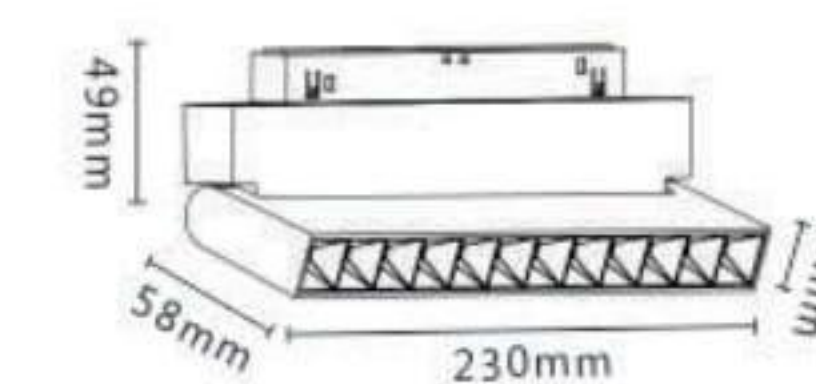

LLA-217

LLA-219

LLA-216

LLA-218

Model No.	LLA-216	LLA-217	LLA-218	LLA-219
CCT	3000K/4000K	3000K/4000K	3000K/4000K	3000K/4000K
Beam Angle	24°	24°	100°	100°
CRI	≥90	≥90	≥90	≥90
Power	6W	12W	6W	12W
Lumens	529lm	1217lm	270lm	558lm
Body Size	L117*W58*H49mm	L230*W58*H49mm	L117*W58*H49mm	L230*W58*H49mm
Cut Size	—	—	—	—
IP	20	20	20	20

Model No.	LLA-231
Body Size	1000*22.8*52.5mm

Model No.	LLA-232
Body Size	2000*22.8*52.5mm

Model No.	LLA-233
Body Size	1000*70*52.5mm

Model No.	LLA-234
Body Size	2000*70*52.5mm

Model No.	LLA-235
Body Size	1000*24.6*5.3mm

Model No.	LLA-236
Body Size	143.7*19.6*17mm

Power Connector

Model No.	LLA-238
Body Size	99.4*19.6*21.6mm

L connector for Surface Track

Model No.	LLA-240
Body Size	99.4*19.6*46.2mm

L connector for Recess Track

Model No.	LLA-241
Body Size	350*17*18.5mm

L connector Flexible for Horizontal and Vertical installation

Model No.	LLA-237
Body Size	142.8*19.6*17mm

Straight Connector

Model No.	LLA-239
Body Size	52*26*6.3mm