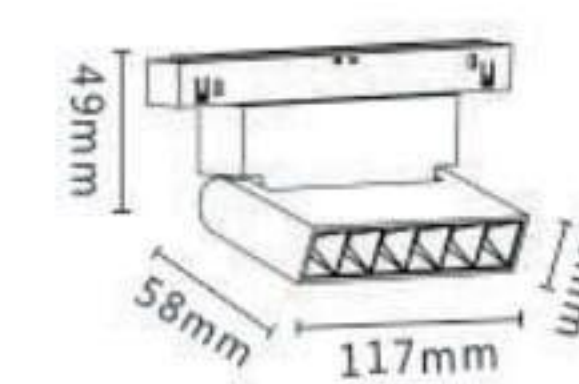

LLA-217

LLA-219

LLA-216

LLA-218

Model No.	LLA-216	LLA-217	LLA-218	LLA-219
CCT	3000K/4000K	3000K/4000K	3000K/4000K	3000K/4000K
Beam Angle	24°	24°	100°	100°
CRI	≥90	≥90	≥90	≥90
Power	6W	12W	6W	12W
Lumens	529lm	1217lm	270lm	558lm
Body Size	L117*W58*H49mm	L230*W58*H49mm	L117*W58*H49mm	L230*W58*H49mm
Cut Size	—	—	—	—
IP	20	20	20	20

Model No.	LLA-231
Body Size	1000*22.8*52.5mm

Model No.	LLA-232
Body Size	2000*22.8*52.5mm

Model No.	LLA-233
Body Size	1000*70*52.5mm

Model No.	LLA-234
Body Size	2000*70*52.5mm

Model No.	LLA-235
Body Size	1000*24.6*5.3mm

Model No.	LLA-236
Body Size	143.7*19.6*17mm

Power Connector

Model No.	LLA-238
Body Size	99.4*19.6*21.6mm

L connector for Surface Track

Model No.	LLA-240
Body Size	99.4*19.6*46.2mm

L connector for Recess Track

Model No.	LLA-241
Body Size	350*17*18.5mm

L connector Flexible for Horizontal and Vertical installation

Model No.	LLA-237
Body Size	142.8*19.6*17mm

Straight Connector

Model No.	LLA-239
Body Size	52*26*6.3mm