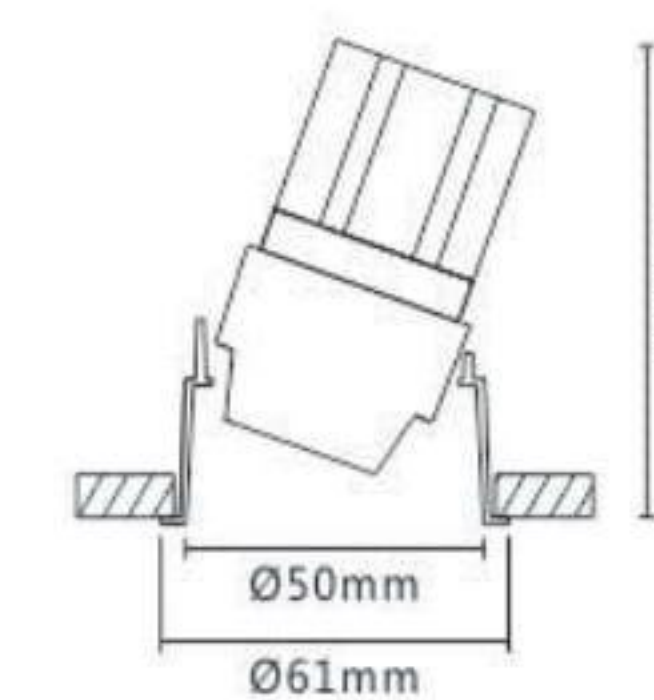

Model No.	LLA-011	LLA-012	LLA-013
CCT	3000K/4000K	3000K/4000K	3000K/4000K
Beam Angle	24°	24°	36°
CRI	≥90	≥90	≥90
Power	7W	12W	18W
Lumens	597lm	819lm	1314lm
Body Size	Ø61*H90mm	Ø61*H105mm	Ø61*H125mm
Cut Size	55mm	55mm	55mm
IP	40	40	40