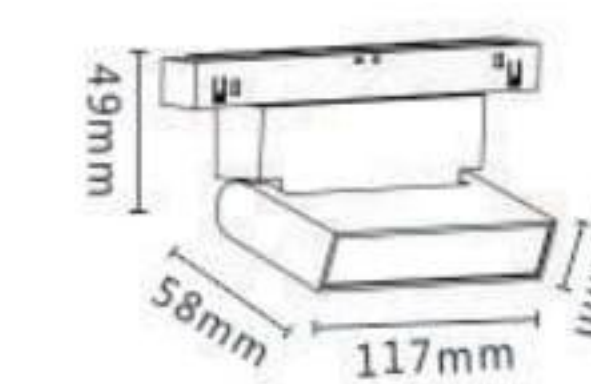

LLA-217

LLA-219

LLA-216

LLA-218

Model No.	LLA-216	LLA-217	LLA-218	LLA-219
CCT	3000K/4000K	3000K/4000K	3000K/4000K	3000K/4000K
Beam Angle	24°	24°	100°	100°
CRI	≥90	≥90	≥90	≥90
Power	6W	12W	6W	12W
Lumens	529lm	1217lm	270lm	558lm
Body Size	L117*W58*H49mm	L230*W58*H49mm	L117*W58*H49mm	L230*W58*H49mm
Cut Size	—	—	—	—
IP	20	20	20	20

Model No.	LLA-231
Body Size	1000*22.8*52.5mm

Model No.	LLA-232
Body Size	2000*22.8*52.5mm

Model No.	LLA-233
Body Size	1000*70*52.5mm

Model No.	LLA-234
Body Size	2000*70*52.5mm

Model No.	LLA-235
Body Size	1000*24.6*5.3mm

Model No.	LLA-236
Body Size	143.7*19.6*17mm

Power Connector

Model No.	LLA-238
Body Size	99.4*19.6*21.6mm

L connector for Surface Track

Model No.	LLA-240
Body Size	99.4*19.6*46.2mm

L connector for Recess Track

Model No.	LLA-241
Body Size	350*17*18.5mm

L connector Flexible for Horizontal and Vertical installation

Model No.	LLA-237
Body Size	142.8*19.6*17mm

Straight Connector

Model No.	LLA-239
Body Size	52*26*6.3mm