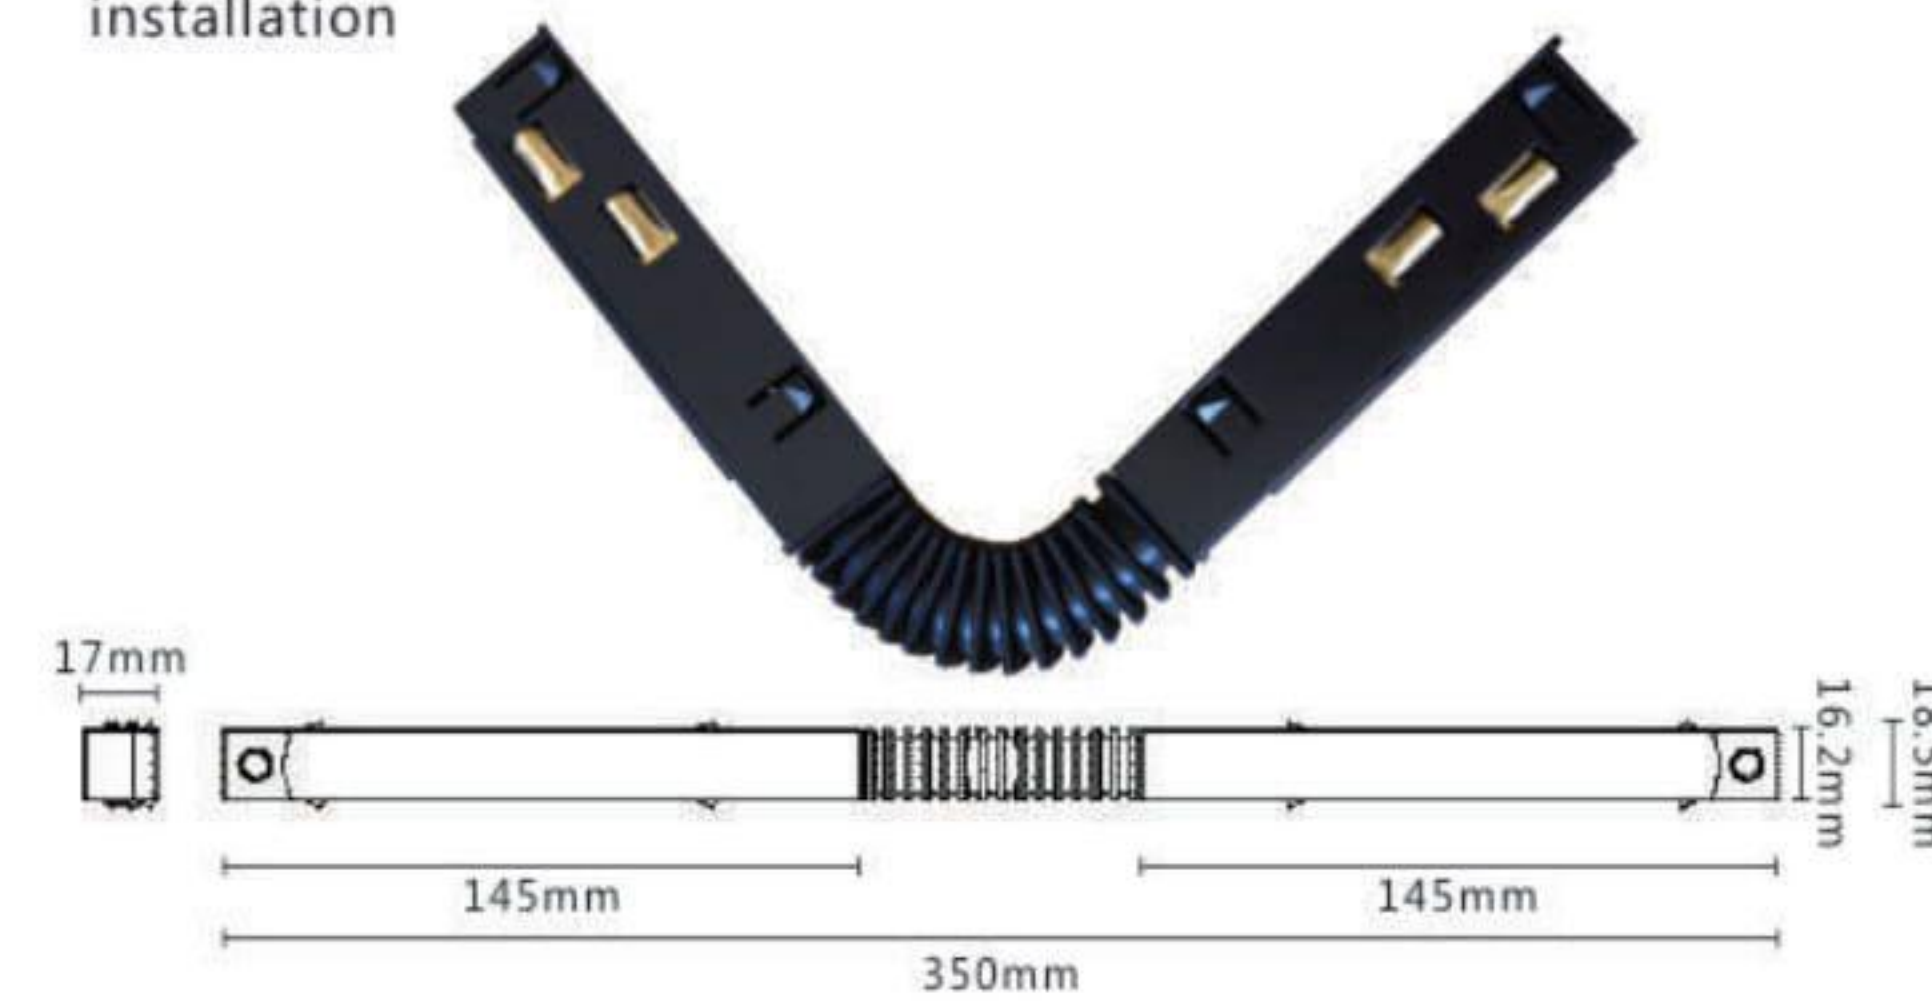

Model No.	LLA-231
Body Size	1000*22.8*52.5mm

Model No.	LLA-232
Body Size	2000*22.8*52.5mm

Model No.	LLA-233
Body Size	1000*70*52.5mm

Model No.	LLA-234
Body Size	2000*70*52.5mm

Model No.	LLA-235
Body Size	1000*24.6*5.3mm

Model No.	LLA-236
Body Size	143.7*19.6*17mm

Power Connector

Model No.	LLA-238
Body Size	99.4*19.6*21.6mm

L connector for Surface Track

Model No.	LLA-240
Body Size	99.4*19.6*46.2mm

L connector for Recess Track

Model No.	LLA-241
Body Size	350*17*18.5mm

L connector Flexible for Horizontal and Vertical installation

Model No.	LLA-237
Body Size	142.8*19.6*17mm

Straight Connector

Model No.	LLA-239
Body Size	52*26*6.3mm