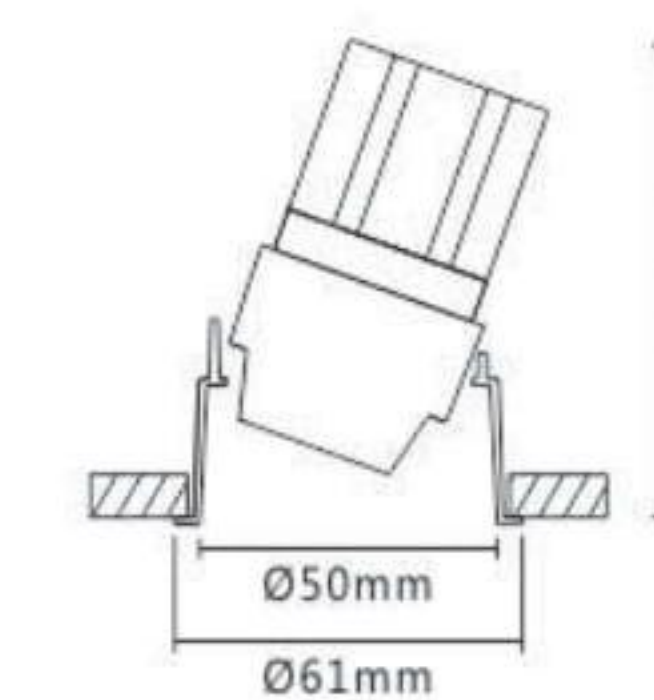

Model No.	LLA-011	LLA-012	LLA-013
CCT	3000K/4000K	3000K/4000K	3000K/4000K
Beam Angle	24°	24°	36°
CRI	≥90	≥90	≥90
Power	7W	12W	18W
Lumens	597lm	819lm	1314lm
Body Size	Ø61*H90mm	Ø61*H105mm	Ø61*H125mm
Cut Size	55mm	55mm	55mm
IP	40	40	40