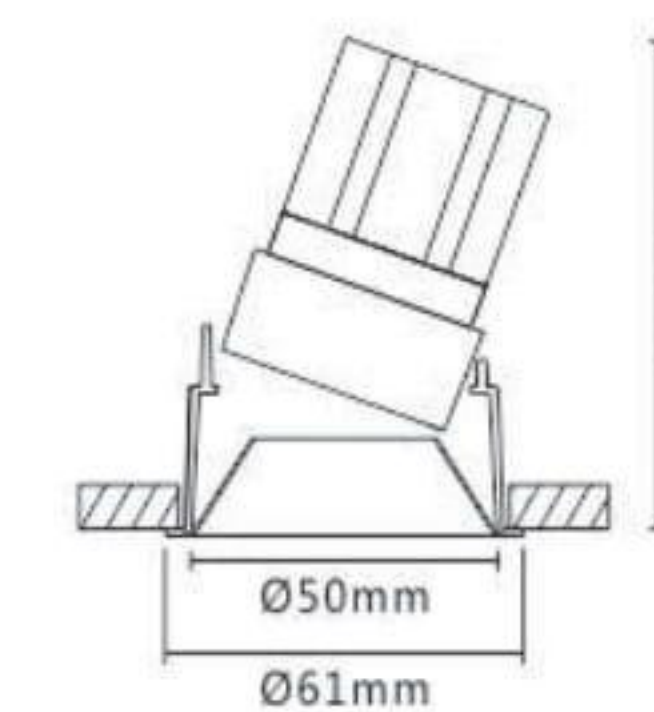

Model No.	LLA-014	LLA-015	LLA-016
CCT	3000K/4000K	3000K/4000K	3000K/4000K
Beam Angle	24°	24°	36°
CRI	≥90	≥90	≥90
Power	7W	12W	18W
Lumens	657lm	901lm	1446lm
Body Size	Ø61*H90mm	Ø61*H105mm	Ø61*H125mm
Cut Size	55mm	55mm	55mm
IP	40	40	40