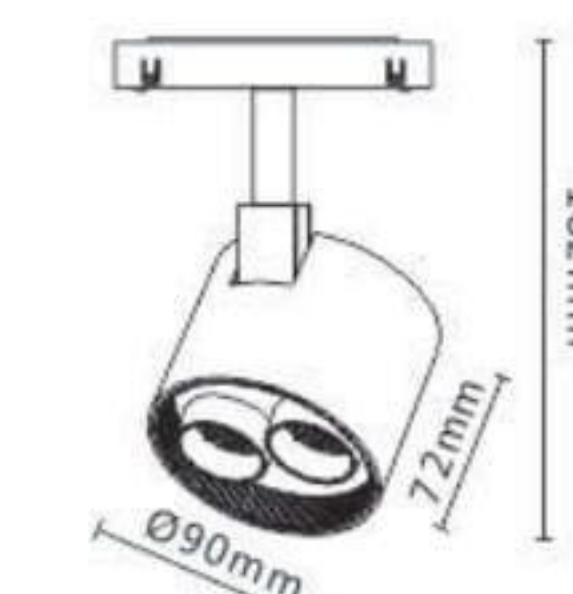

LLA-211

LLA-212

LLA-213

Model No.	LLA-211	LLA-212	LLA-213
CCT	3000K/4000K	3000K/4000K	3000K/4000K
Beam Angle	15°	24°	24°
CRI	≥90	≥90	≥90
Power	5W	12W	24W
Lumens	433lm	969lm	1960lm
Body Size	Ø68*66mm	Ø90*72mm	Ø105*73mm
Cut Size	—	—	—
IP	20	20	20

Model No.	LLA-231
Body Size	1000*22.8*52.5mm

Model No.	LLA-232
Body Size	2000*22.8*52.5mm

Model No.	LLA-233
Body Size	1000*70*52.5mm

Model No.	LLA-234
Body Size	2000*70*52.5mm

Model No.	LLA-235
Body Size	1000*24.6*5.3mm

Model No.	LLA-236
Body Size	143.7*19.6*17mm

Power Connector

Model No.	LLA-238
Body Size	99.4*19.6*21.6mm

L connector for Surface Track

Model No.	LLA-240
Body Size	99.4*19.6*46.2mm

L connector for Recess Track

Model No.	LLA-241
Body Size	350*17*18.5mm

L connector Flexible for Horizontal and Vertical installation

Model No.	LLA-237
Body Size	142.8*19.6*17mm

Straight Connector

Model No.	LLA-239
Body Size	52*26*6.3mm