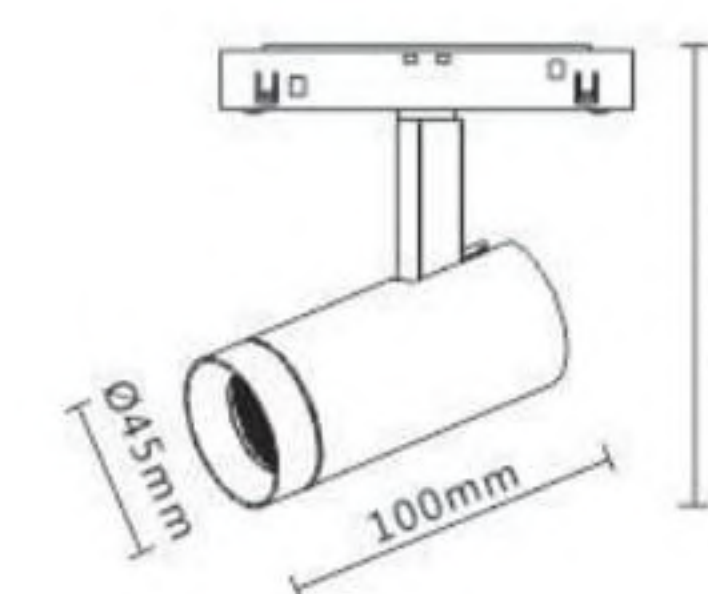

Model No.	LLA-214	LLA-215
CCT	3000K/4000K	3000K/4000K
Beam Angle	24°	24°
CRI	≥90	≥90
Power	7W	12W
Lumens	823lm	1207lm
Body Size	Ø45*100mm	Ø45*100mm
Cut Size	—	—
IP	20	20