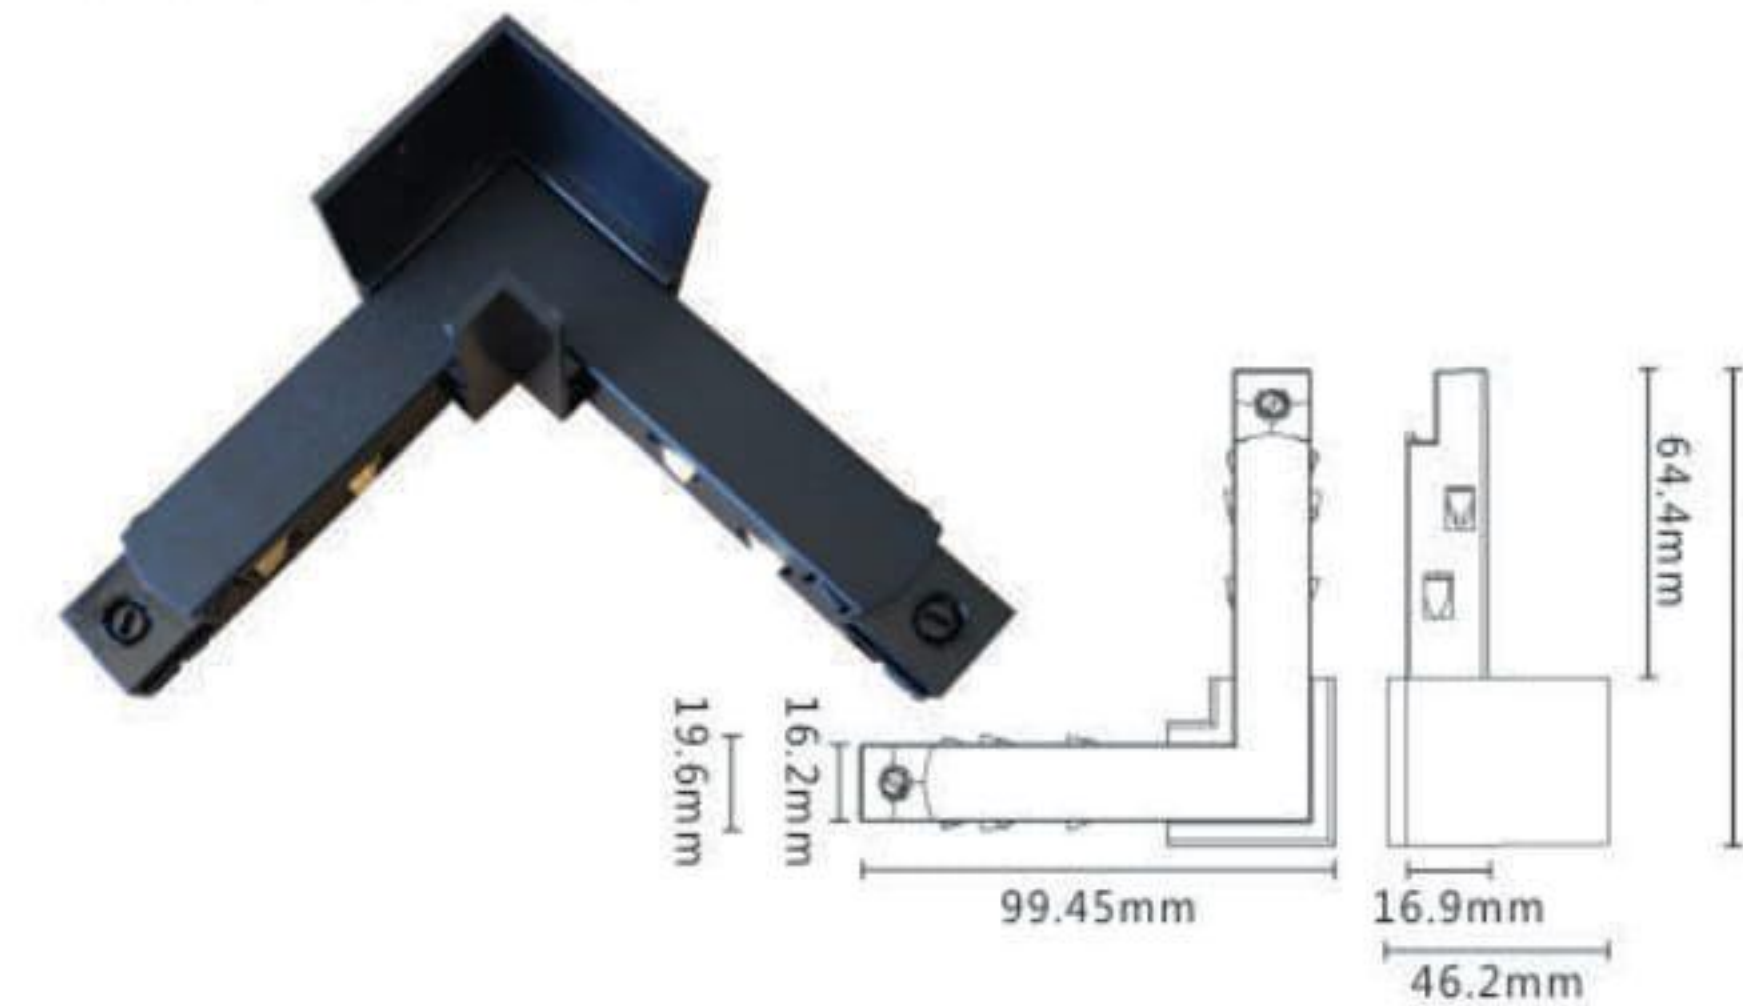

Model No.	LLA-231
Body Size	1000*22.8*52.5mm

Model No.	LLA-232
Body Size	2000*22.8*52.5mm

Model No.	LLA-233
Body Size	1000*70*52.5mm

Model No.	LLA-234
Body Size	2000*70*52.5mm

Model No.	LLA-235
Body Size	1000*24.6*5.3mm

Model No.	LLA-236
Body Size	143.7*19.6*17mm

Power Connector

Model No.	LLA-238
Body Size	99.4*19.6*21.6mm

L connector for Surface Track

Model No.	LLA-240
Body Size	99.4*19.6*46.2mm

L connector for Recess Track

Model No.	LLA-241
Body Size	350*17*18.5mm

L connector Flexible for Horizontal and Vertical installation

Model No.	LLA-237
Body Size	142.8*19.6*17mm

Straight Connector

Model No.	LLA-239
Body Size	52*26*6.3mm