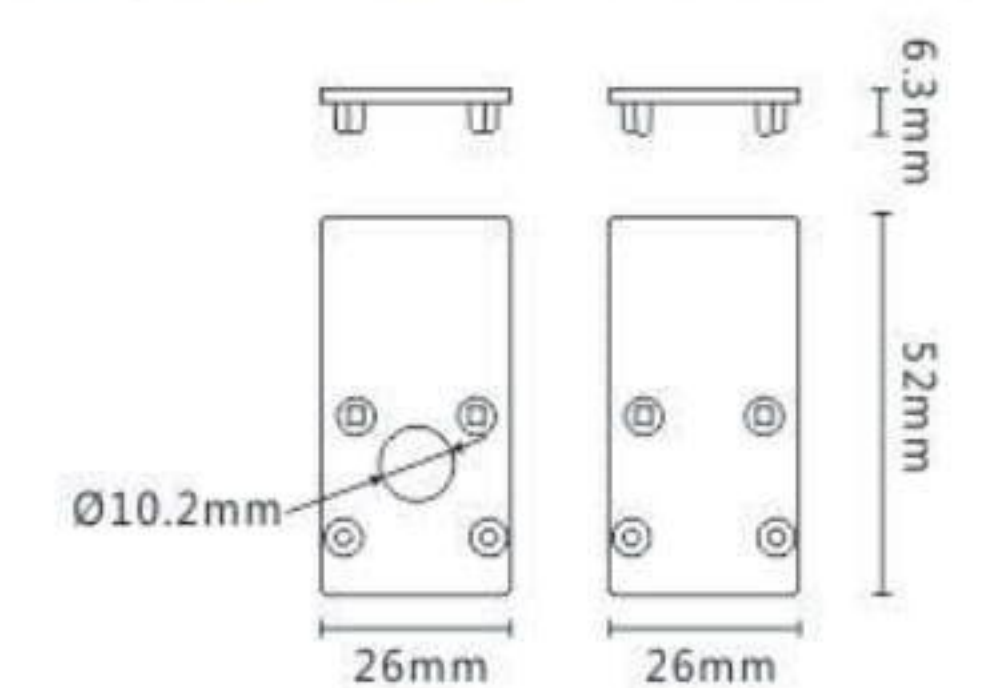

Model No.	LLA-239
Body Size	52*26*6.3mm

End Caps for Power track