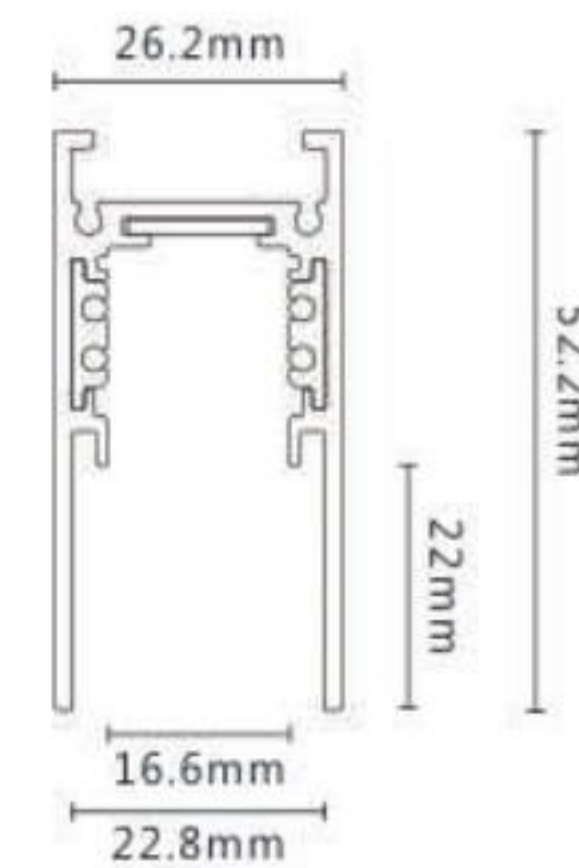

LLA-217

LLA-219

LLA-216

LLA-218

Model No.	LLA-216	LLA-217	LLA-218	LLA-219
CCT	3000K/4000K	3000K/4000K	3000K/4000K	3000K/4000K
Beam Angle	24°	24°	100°	100°
CRI	≥90	≥90	≥90	≥90
Power	6W	12W	6W	12W
Lumens	529lm	1217lm	270lm	558lm
Body Size	L117*W58*H49mm	L230*W58*H49mm	L117*W58*H49mm	L230*W58*H49mm
Cut Size	—	—	—	—
IP	20	20	20	20

Model No.	LLA-231
Body Size	1000*22.8*52.5mm

Model No.	LLA-232
Body Size	2000*22.8*52.5mm

Model No.	LLA-233
Body Size	1000*70*52.5mm

Model No.	LLA-234
Body Size	2000*70*52.5mm

Model No.	LLA-235
Body Size	1000*24.6*5.3mm

Model No.	LLA-236
Body Size	143.7*19.6*17mm

Power Connector

Model No.	LLA-238
Body Size	99.4*19.6*21.6mm

L connector for Surface Track

Model No.	LLA-240
Body Size	99.4*19.6*46.2mm

L connector for Recess Track

Model No.	LLA-241
Body Size	350*17*18.5mm

L connector Flexible for Horizontal and Vertical installation

Model No.	LLA-237
Body Size	142.8*19.6*17mm

Straight Connector

Model No.	LLA-239
Body Size	52*26*6.3mm