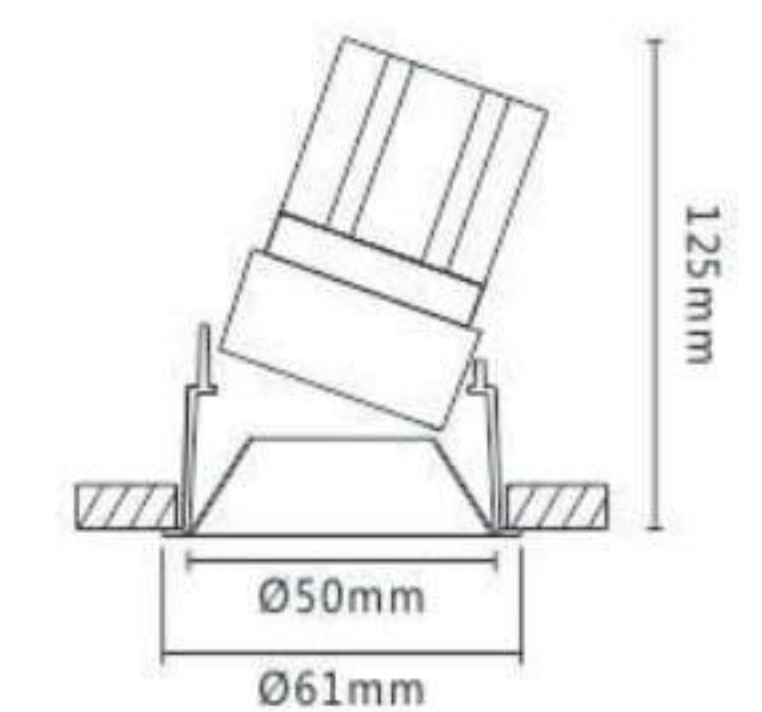

Model No.	LLA-014	LLA-015	LLA-016
CCT	3000K/4000K	3000K/4000K	3000K/4000K
Beam Angle	24°	24°	36°
CRI	≥90	≥90	≥90
Power	7W	12W	18W
Lumens	657lm	901lm	1446lm
Body Size	Ø61*H90mm	Ø61*H105mm	Ø61*H125mm
Cut Size	55mm	55mm	55mm
IP	40	40	40