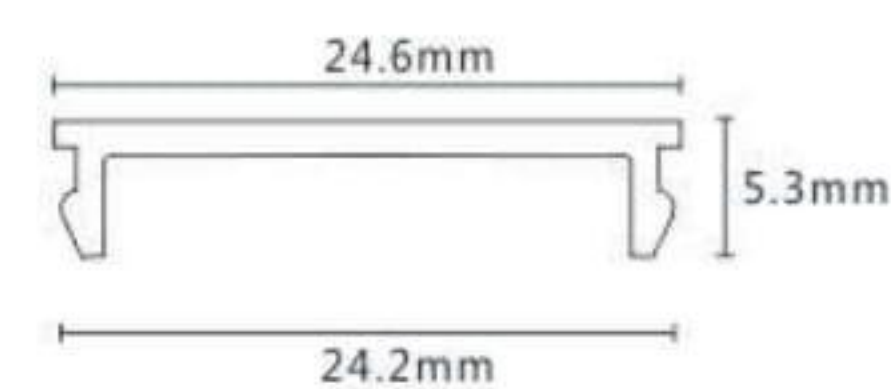

LLA-217

LLA-219

LLA-216

LLA-218

Model No.	LLA-216	LLA-217	LLA-218	LLA-219
CCT	3000K/4000K	3000K/4000K	3000K/4000K	3000K/4000K
Beam Angle	24°	24°	100°	100°
CRI	≥90	≥90	≥90	≥90
Power	6W	12W	6W	12W
Lumens	529lm	1217lm	270lm	558lm
Body Size	L117*W58*H49mm	L230*W58*H49mm	L117*W58*H49mm	L230*W58*H49mm
Cut Size	—	—	—	—
IP	20	20	20	20

Model No.	LLA-231
Body Size	1000*22.8*52.5mm

Model No.	LLA-232
Body Size	2000*22.8*52.5mm

Model No.	LLA-233
Body Size	1000*70*52.5mm

Model No.	LLA-234
Body Size	2000*70*52.5mm

Model No.	LLA-235
Body Size	1000*24.6*5.3mm

Model No.	LLA-236
Body Size	143.7*19.6*17mm

Power Connector

Model No.	LLA-238
Body Size	99.4*19.6*21.6mm

L connector for Surface Track

Model No.	LLA-240
Body Size	99.4*19.6*46.2mm

L connector for Recess Track

Model No.	LLA-241
Body Size	350*17*18.5mm

L connector Flexible for Horizontal and Vertical installation

Model No.	LLA-237
Body Size	142.8*19.6*17mm

Straight Connector

Model No.	LLA-239
Body Size	52*26*6.3mm